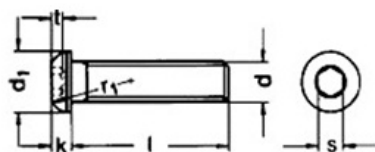

PRODUCT SHEET

Description:

Socket Button Head Screw, M6x25mm, SS/A2, ISO 7380, W/Hex

Item number:

12.03.215-0

Units	Box	Carton	HS Code	Barcode
Pcs.	500	4000	7318155290	 5704866021302

d	M 6
l	25
d1 max.	10,5
k max.	3,3
r1	5,6
s	4
t min.	2,4

SISO A/S

Mileparken 11
DK-2740 Skovlunde
Denmark
VAT: DK 24786013

Phone +45 45 830 900

www.siso.dk
siso@siso.dk

Danske Bank
Nytorv Branch
Copenhagen
SWIFT: DABADKKK

Account no.
4180 3112 112936
IBAN Account
DK7230003112112936